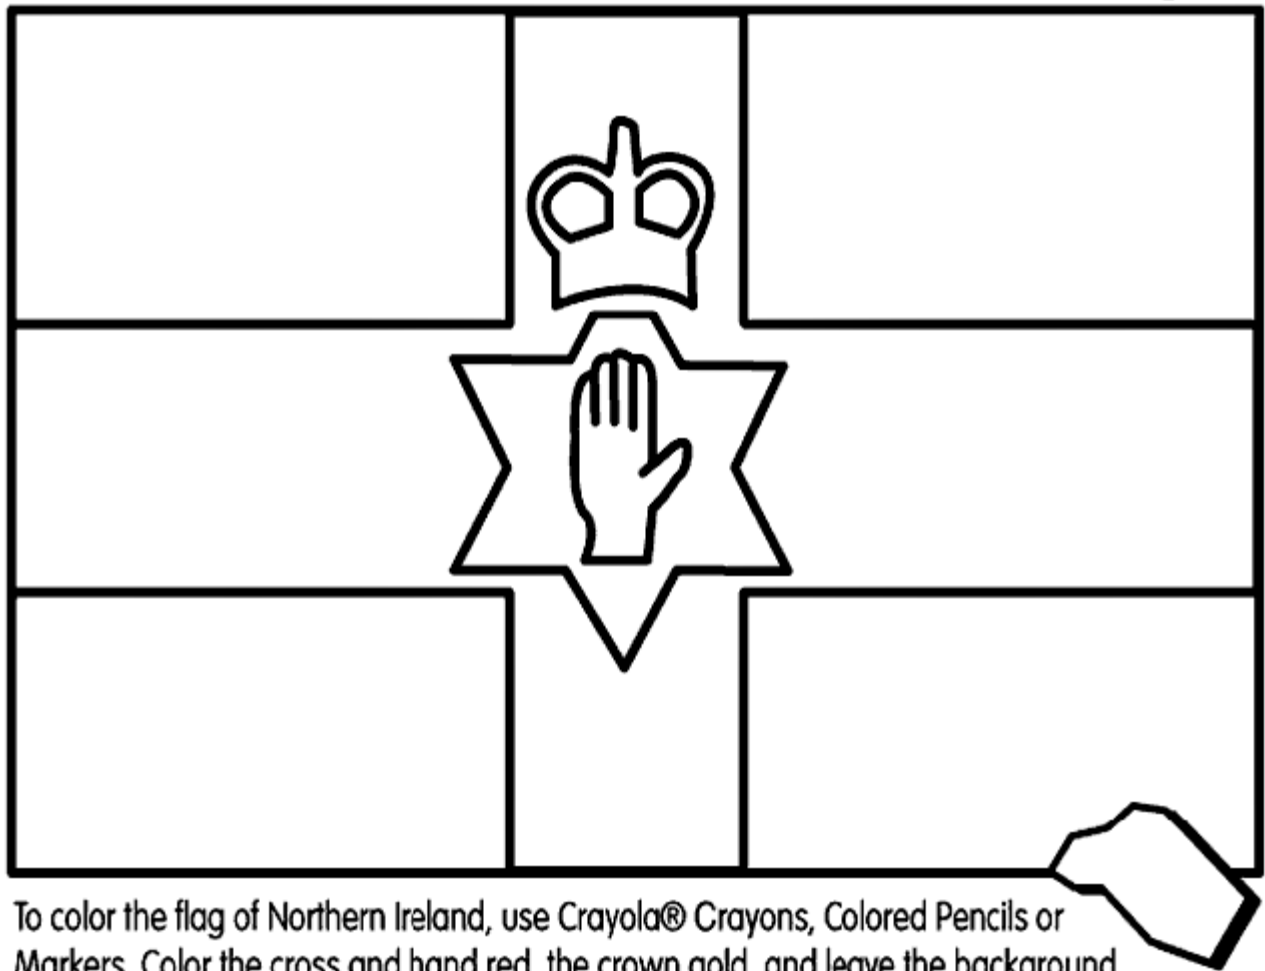

NORTHERN IRELAND **flag & map**

To color the flag of Northern Ireland, use Crayola® Crayons, Colored Pencils or Markers. Color the cross and hand red, the crown gold, and leave the background and star white.