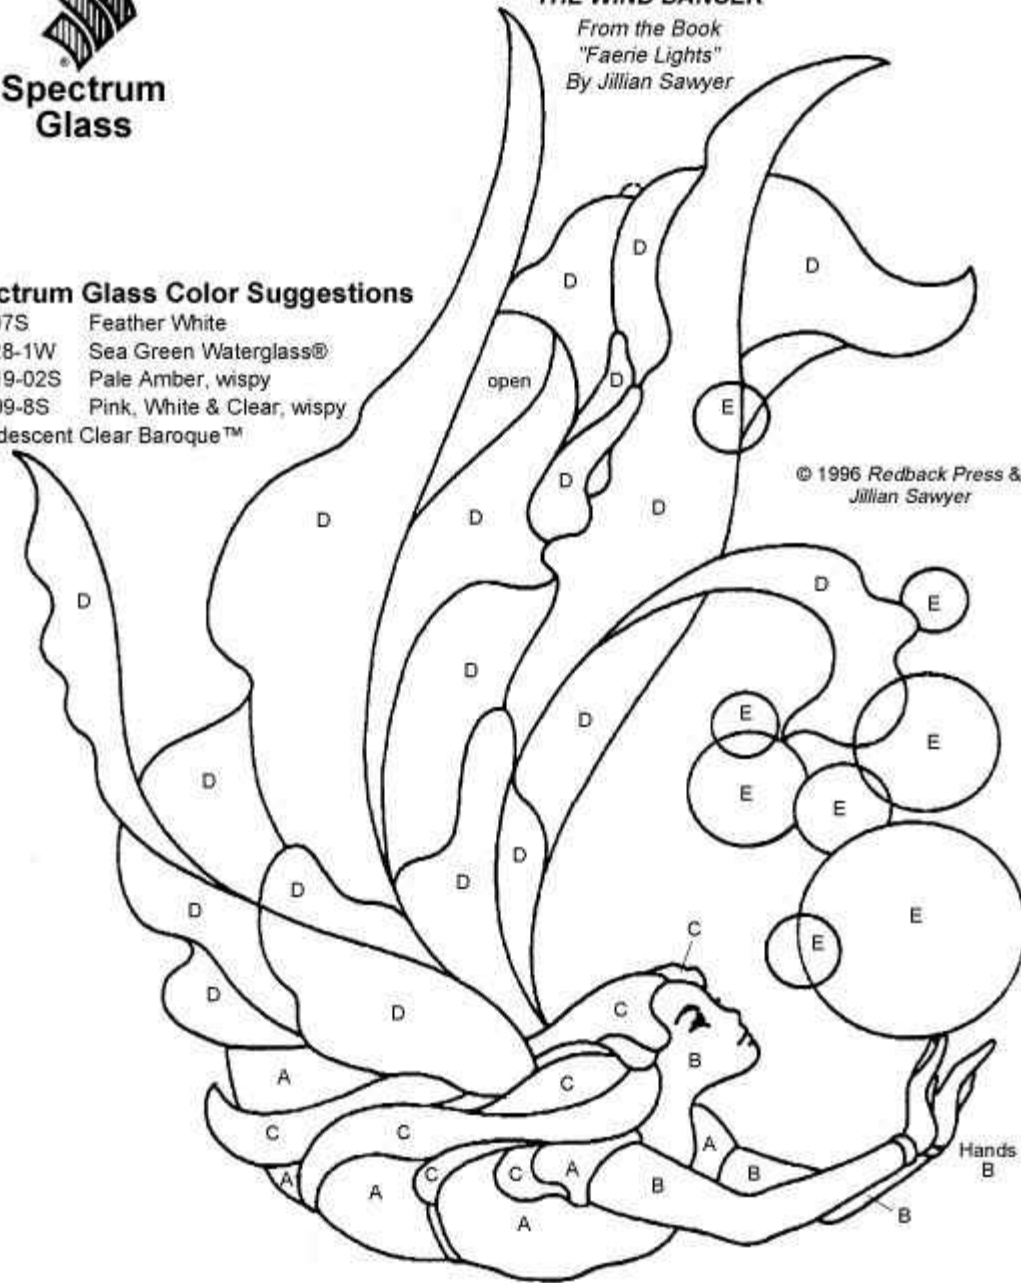

**AEOLEAN
THE WIND DANCER**

From the Book
"Faerie Lights"
By Jillian Sawyer

Spectrum Glass Color Suggestions

- A. 307S Feather White
- B. 528-1W Sea Green Waterglass®
- C. 319-02S Pale Amber, wispy
- D. 609-8S Pink, White & Clear, wispy
- E. Iridescent Clear Baroque™