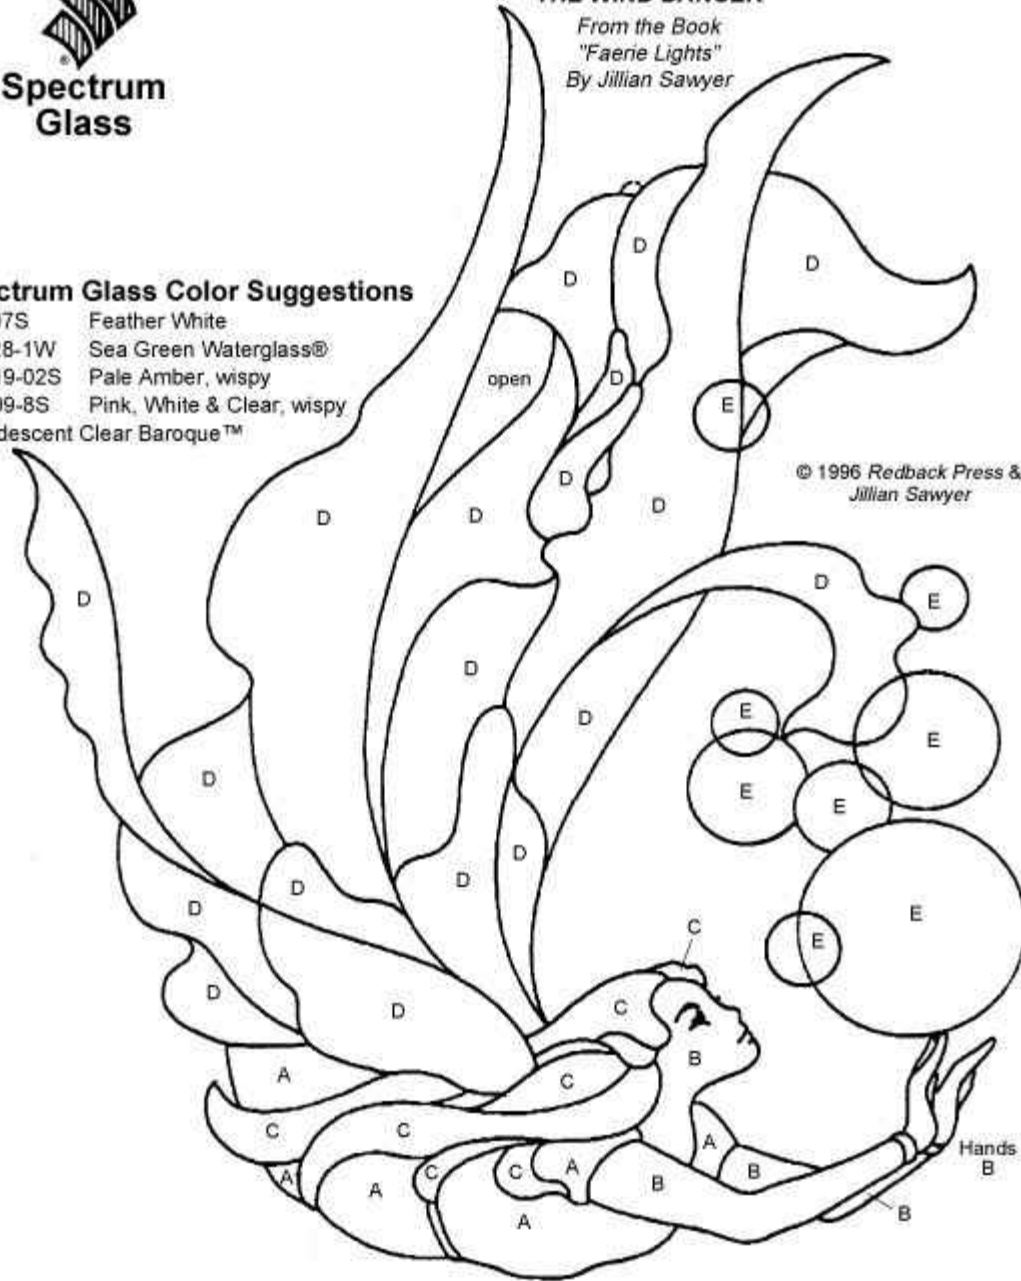

**AEOLEAN
THE WIND DANCER**

From the Book
"Faerie Lights"
By Jillian Sawyer

Spectrum Glass Color Suggestions

- A. 307S Feather White
- B. 528-1W Sea Green Waterglass®
- C. 319-02S Pale Amber, wispy
- D. 609-8S Pink, White & Clear, wispy
- E. Iridescent Clear Baroque™