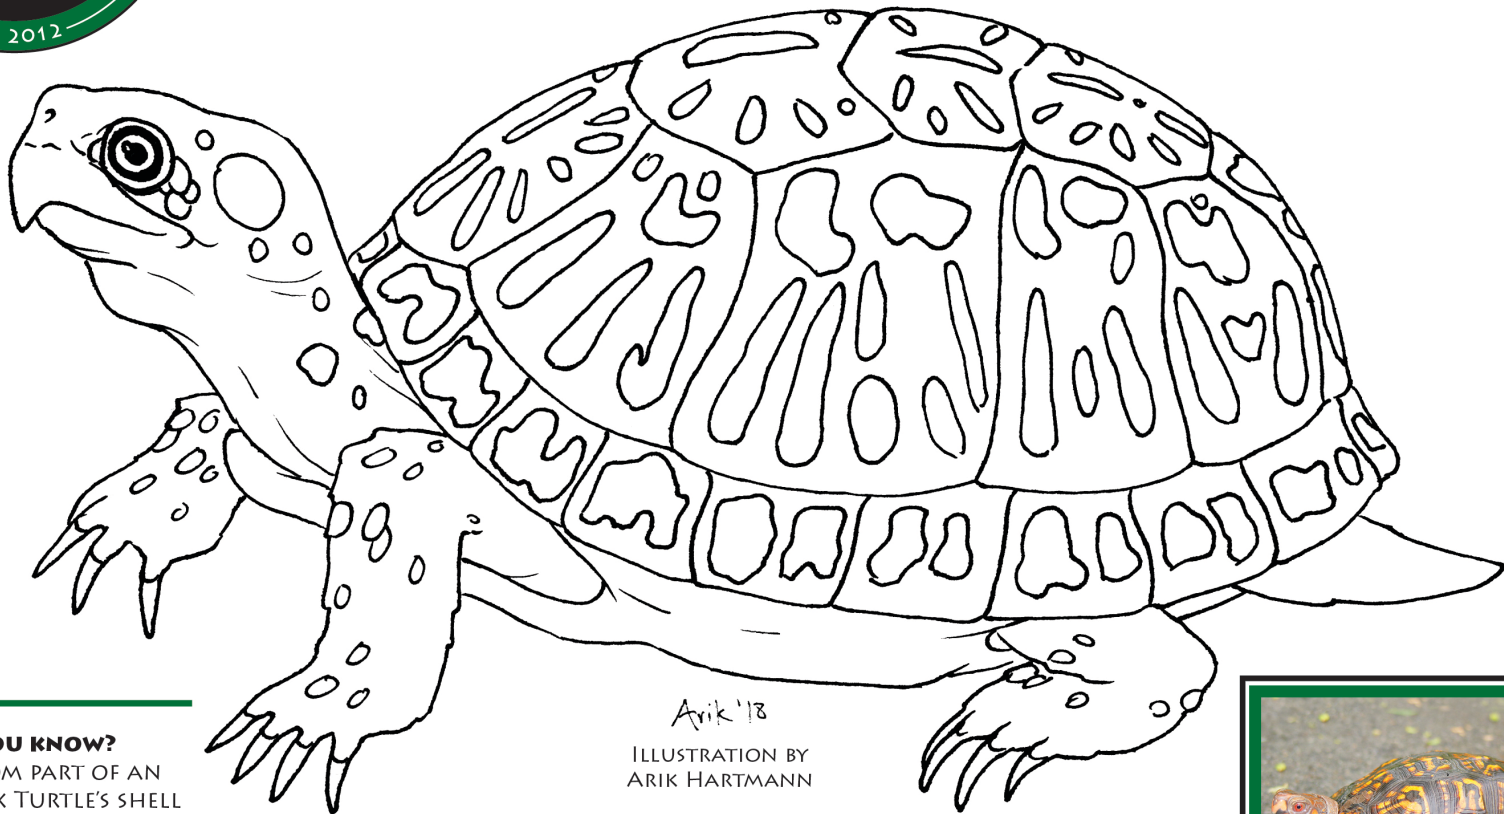

EASTERN BOX TURTLE

DID YOU KNOW?
EASTERN BOX TURTLES
LIVE THEIR ENTIRE LIVES
OF FIFTY YEARS OR MORE
IN A VERY SMALL AREA
THAT THEY KNOW VERY WELL.

ILLUSTRATION BY
ARIK HARTMANN

DID YOU KNOW?

THE BOTTOM PART OF AN EASTERN BOX TURTLE'S SHELL (PLASTRON) HAS TWO HINGES WHICH CAN CLOSE TIGHTLY AGAINST THE TOP PART OF THE SHELL (CARAPACE), PROTECTING THE BODY FROM PREDATORS.