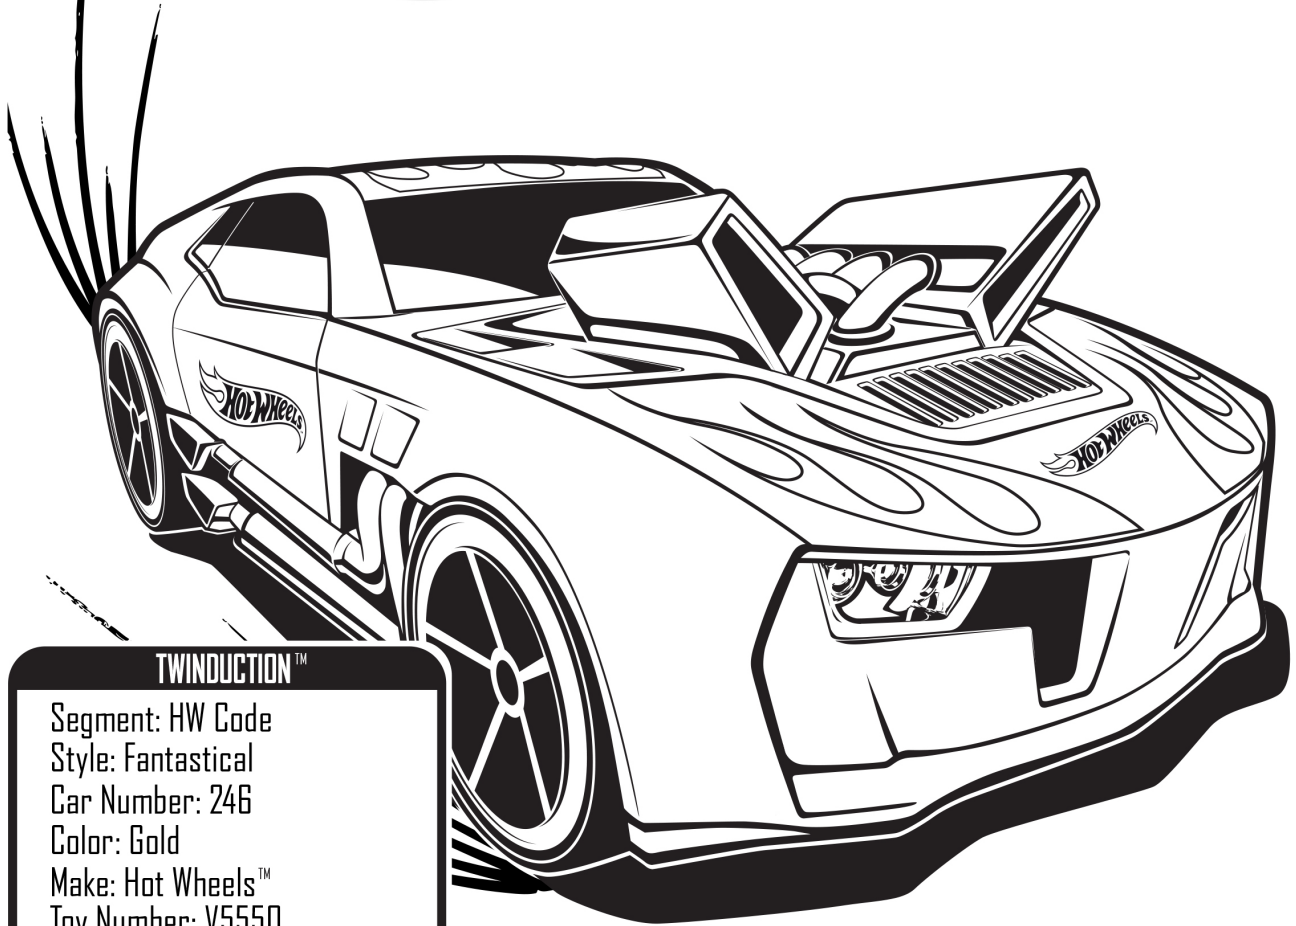

HOT WHEELS™

TWINDUCTION™

Segment: HW Code

Style: Fantastical

Car Number: 246

Color: Gold

Make: Hot Wheels™

Toy Number: V5550

TWINDUCTION™