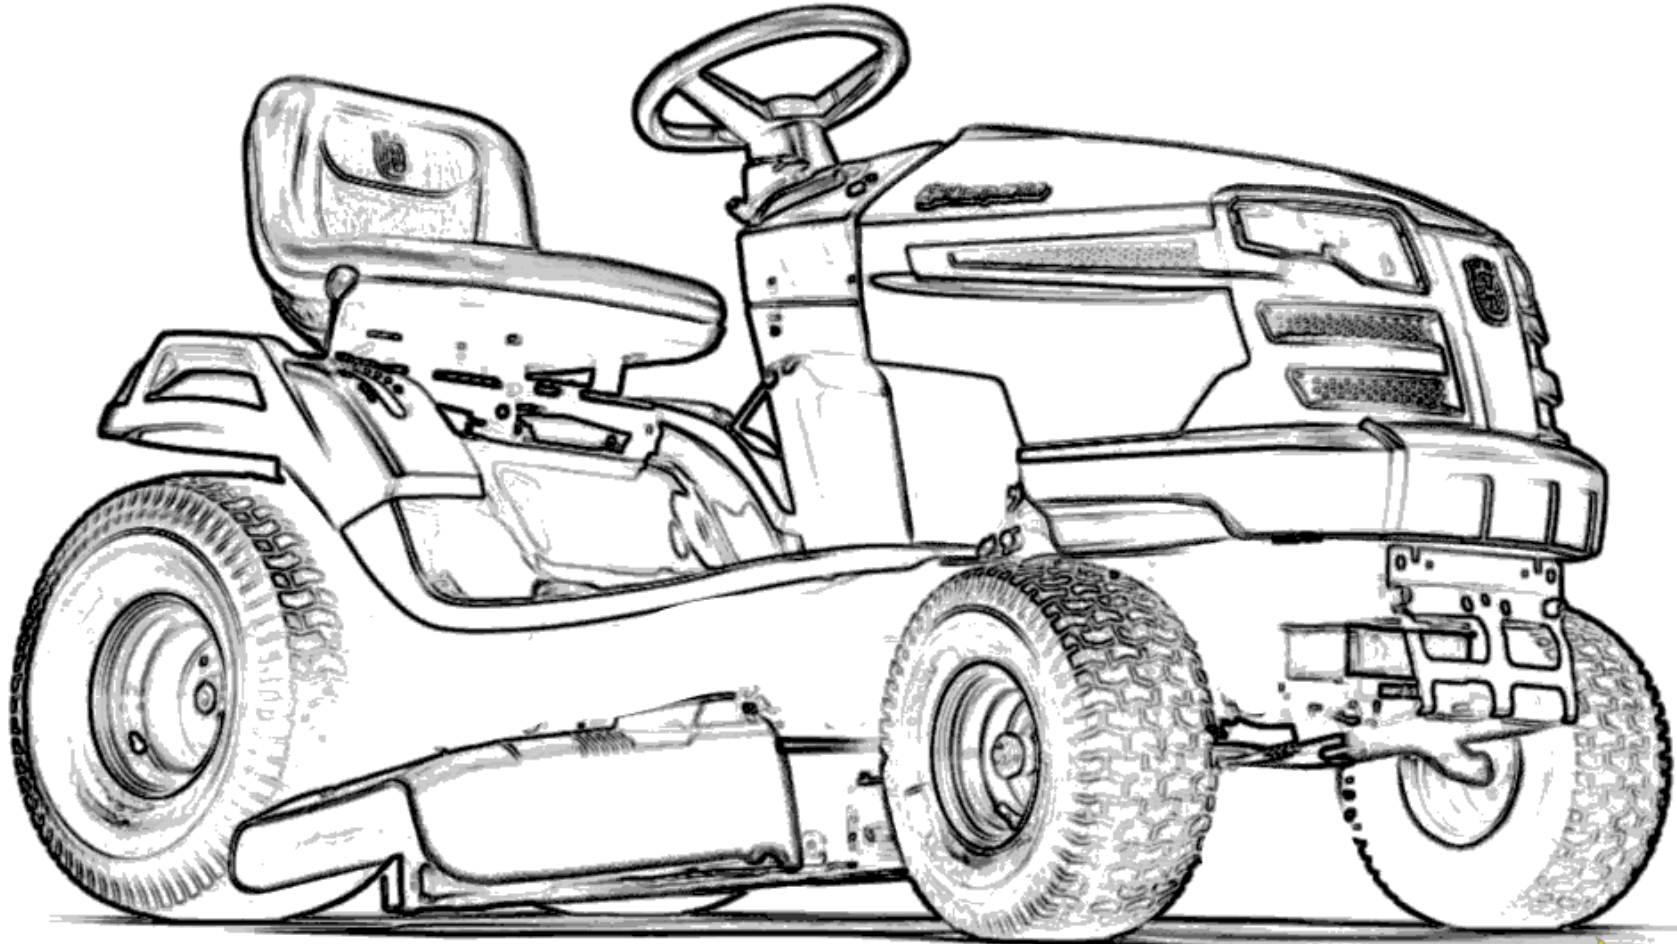

HUSQVARNA LT151

GARDEN TRACTOR

Bold Bossy Slammin'! At
COLORINGPAGESKIDSGIRLS.COM