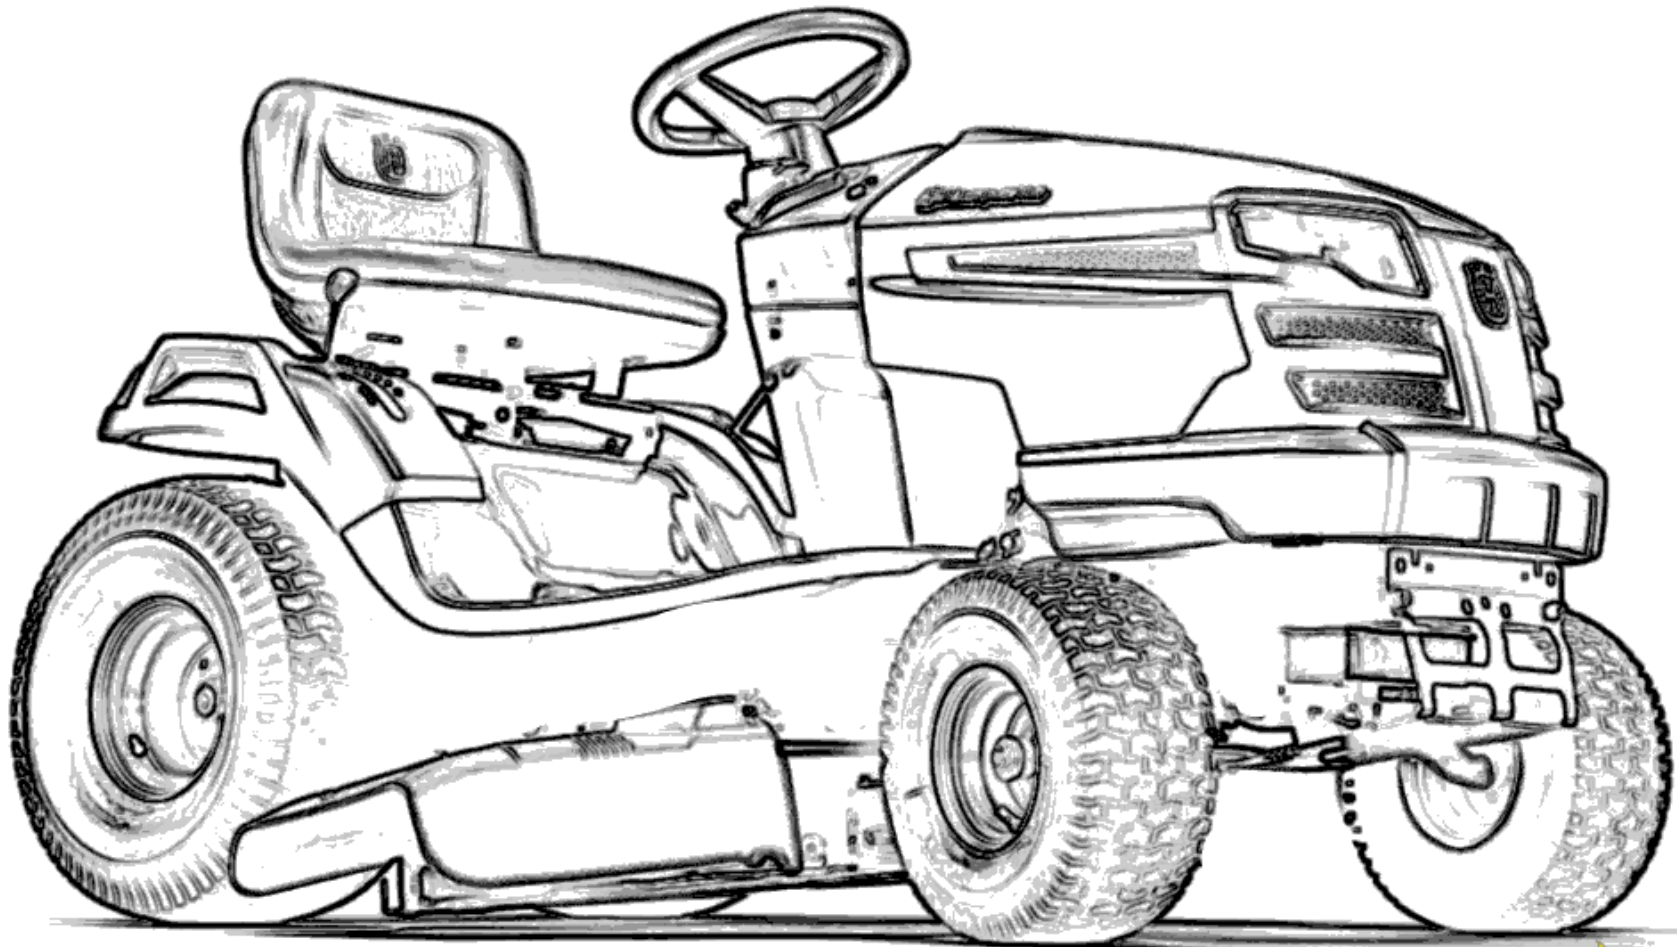

HUSQVARNA LT151

GARDEN TRACTOR

Bold Bossy Slammin'! At
COLORINGPAGESKIDSGIRLS.COM