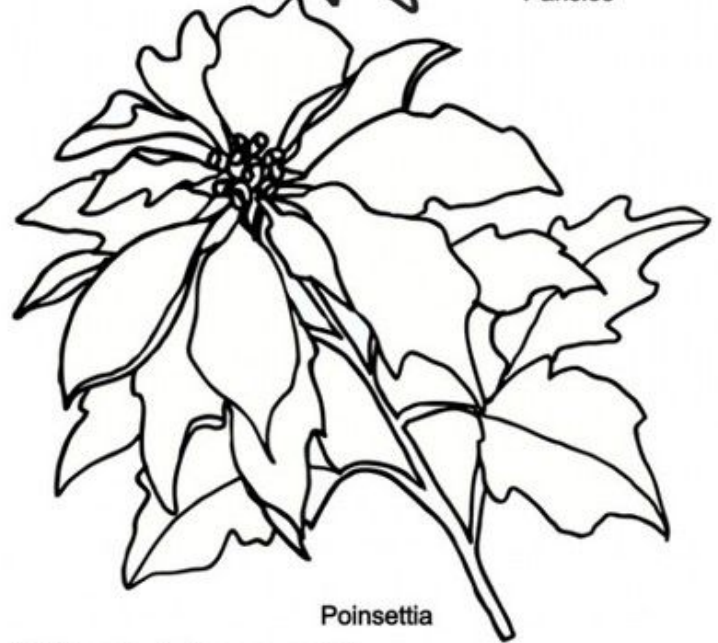

Calla Lily

Pansies

Camellia

Poinsettia

PCA® TP3148E Easy Emboss - Simply Flowers 3

Emboss the chosen design on back of parchment following the lines with a PCA MICROBALL embosser.

Approximate Dimensions 140mm x 170mm