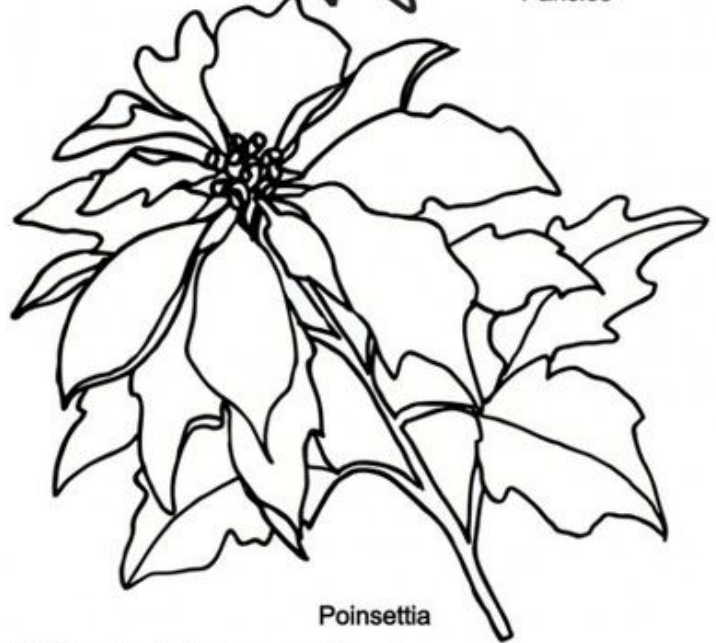

Calla Lily

Pansies

Camellia

Poinsettia

PCA® TP3148E Easy Emboss - Simply Flowers 3

Emboss the chosen design on back of parchment following the lines with a PCA MICROBALL embosser.

Approximate Dimensions 140mm x 170mm