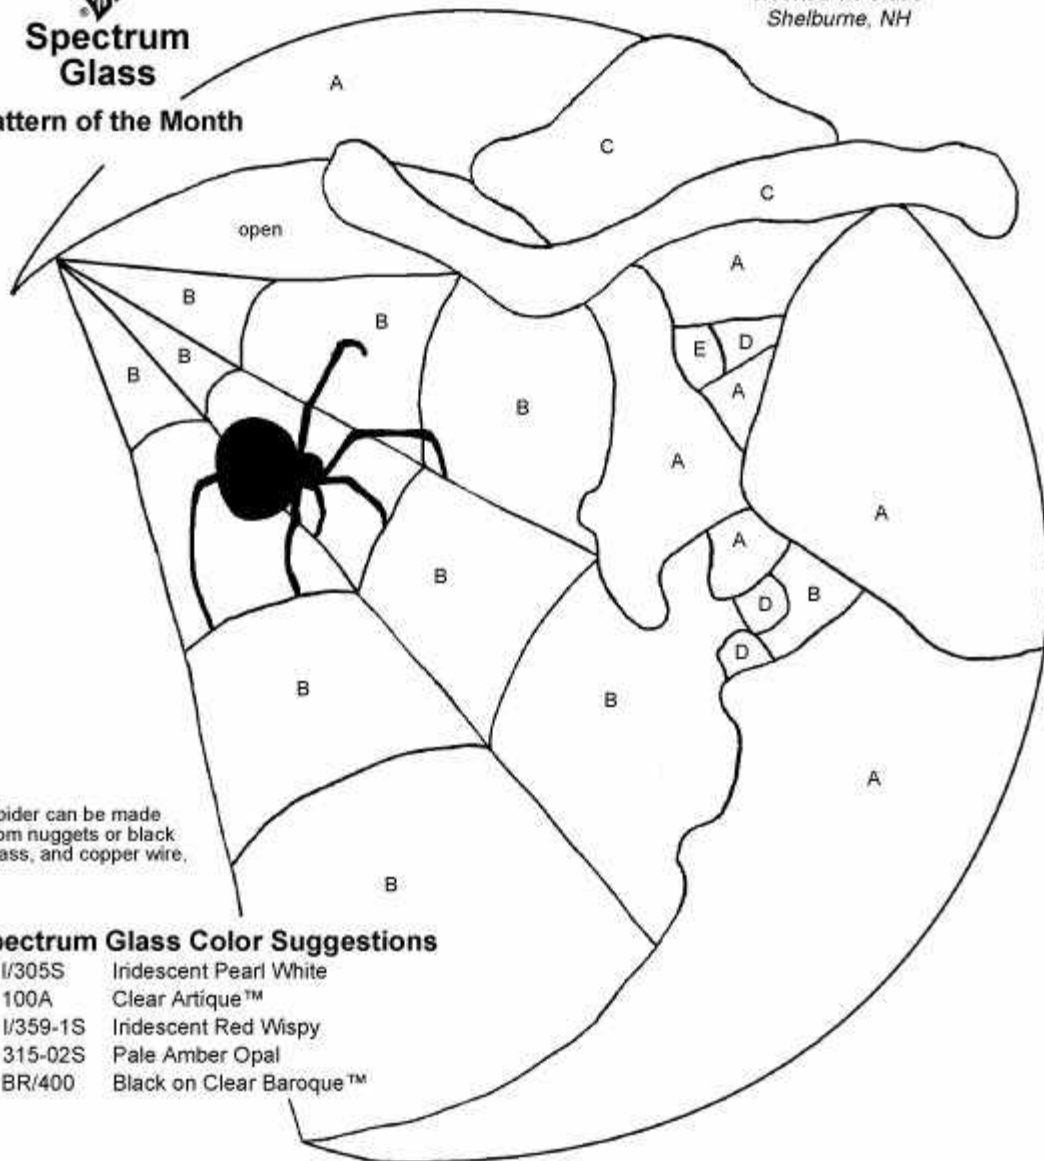

**Spectrum
Glass**

Pattern of the Month

"OCTOBER MOON"
Nancy Rousseau
Hooked on Glass
Shelburne, NH

Spider can be made
from nuggets or black
glass, and copper wire.

Spectrum Glass Color Suggestions

- A. I/305S Iridescent Pearl White
- B. 100A Clear Artique™
- C. I/359-1S Iridescent Red Wispy
- D. 315-02S Pale Amber Opal
- E. BR/400 Black on Clear Baroque™

© 1997 Hooked on Glass and Spectrum Glass

Dealer: Copyright arrangements permit unlimited duplication of patterns for distribution to your customers and students.