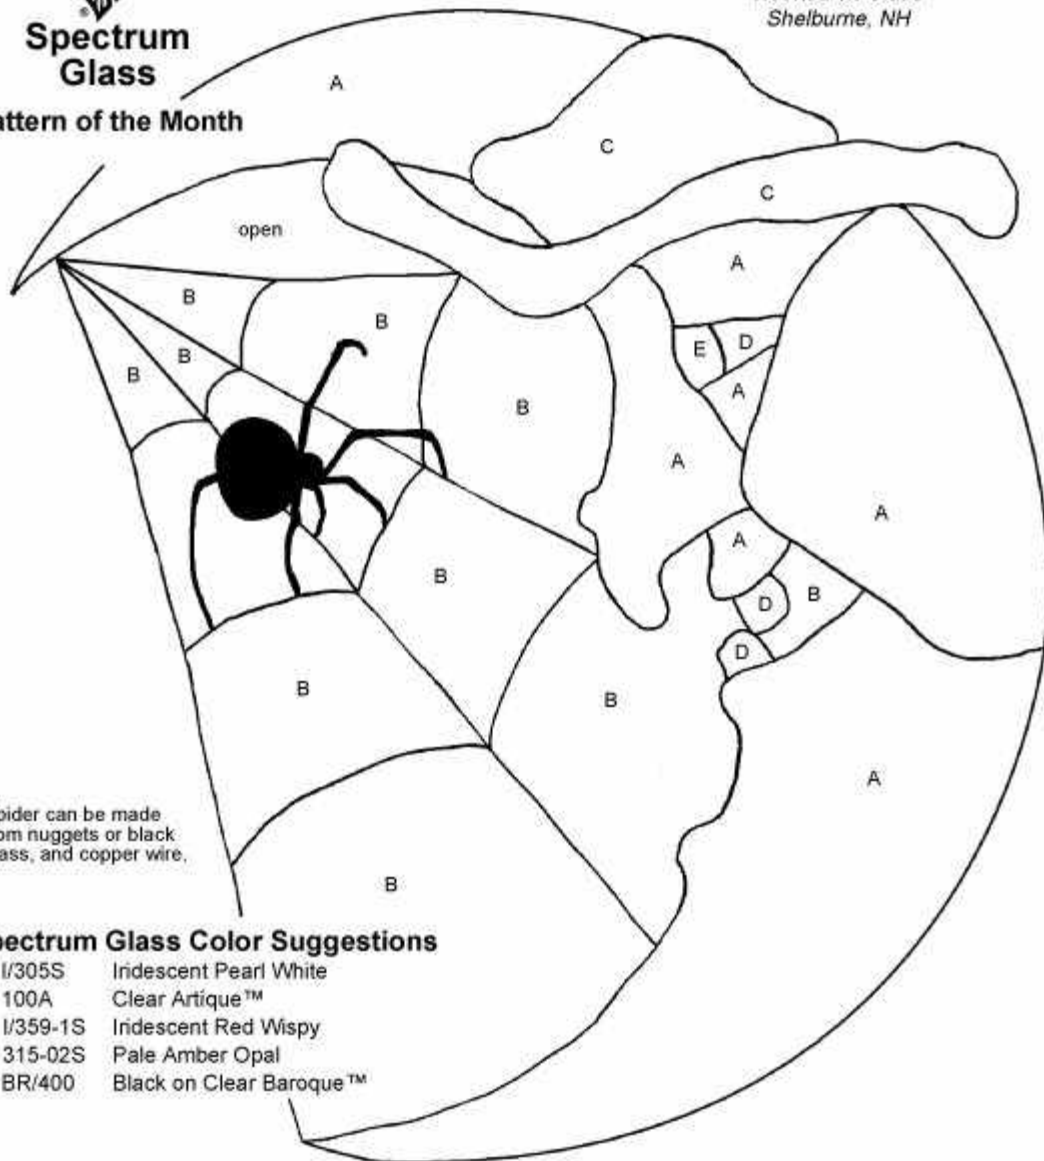

**Spectrum  
Glass**

**Pattern of the Month**

**"OCTOBER MOON"**  
Nancy Rousseau  
Hooked on Glass  
Shelburne, NH

Spider can be made  
from nuggets or black  
glass, and copper wire.

**Spectrum Glass Color Suggestions**

- A. I/305S    Iridescent Pearl White
- B. 100A    Clear Artique™
- C. I/359-1S    Iridescent Red Wispy
- D. 315-02S    Pale Amber Opal
- E. BR/400    Black on Clear Baroque™

© 1997 Hooked on Glass and Spectrum Glass