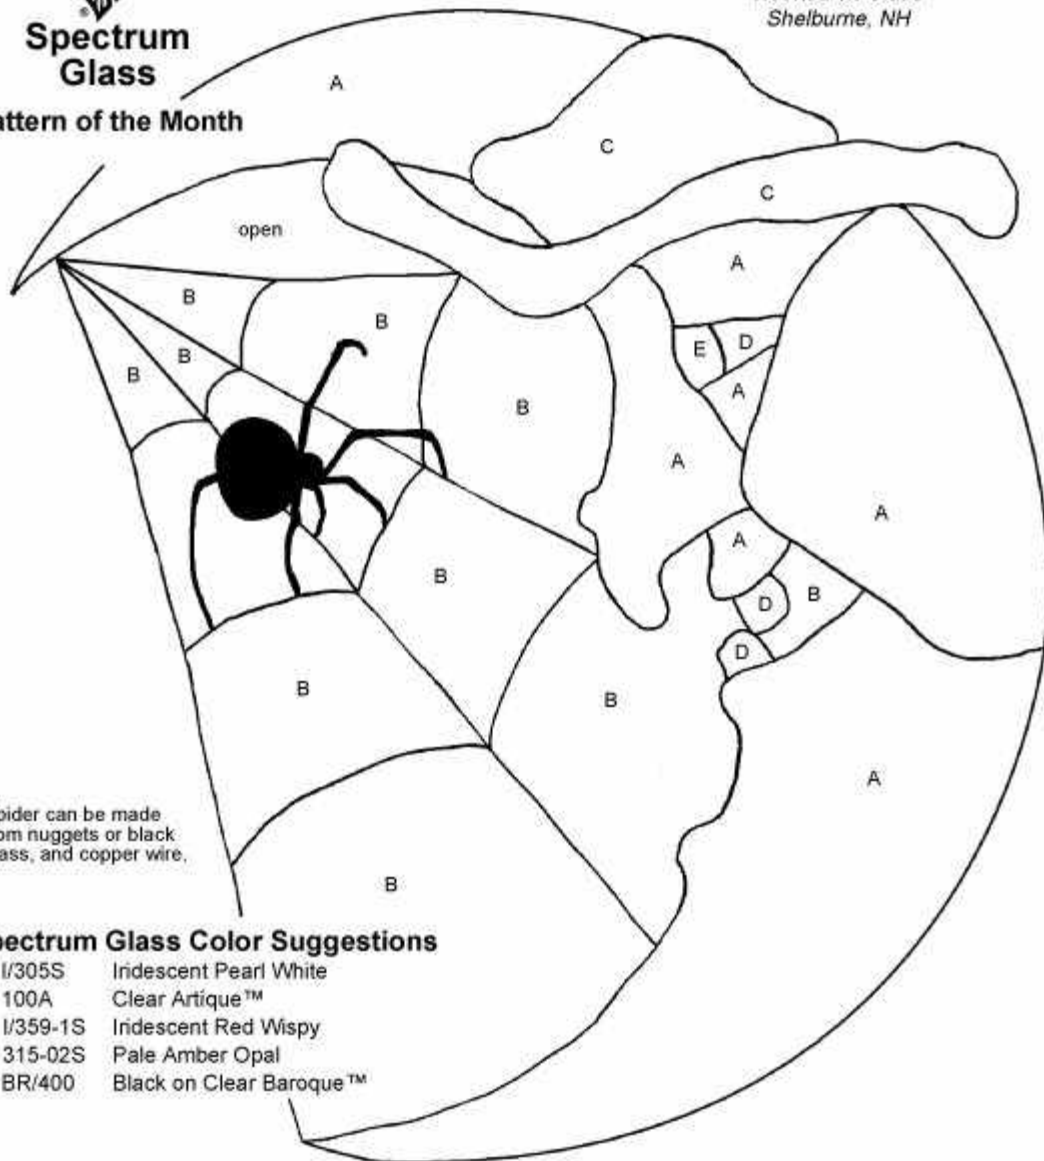

**Spectrum  
Glass**

**Pattern of the Month**

**"OCTOBER MOON"**  
Nancy Rousseau  
Hooked on Glass  
Shelburne, NH

Spider can be made  
from nuggets or black  
glass, and copper wire.

**Spectrum Glass Color Suggestions**

- A. I/305S Iridescent Pearl White
- B. 100A Clear Artique™
- C. I/359-1S Iridescent Red Wispy
- D. 315-02S Pale Amber Opal
- E. BR/400 Black on Clear Baroque™

© 1997 Hooked on Glass and Spectrum Glass