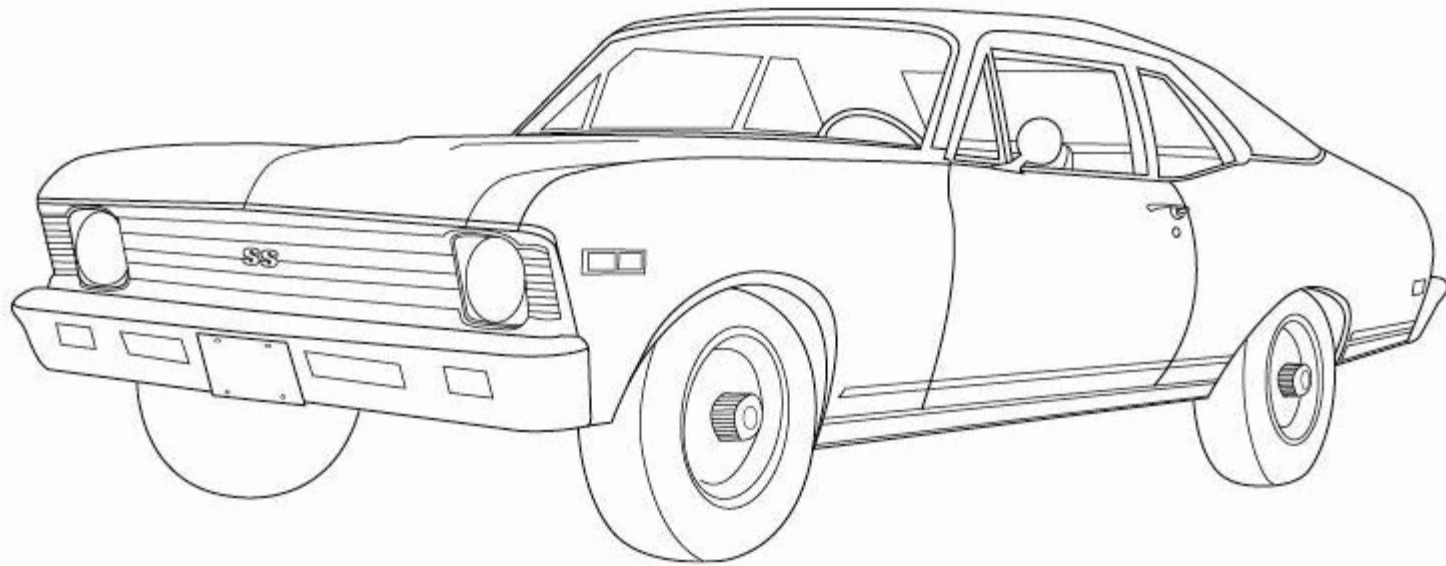

1968 NOVA SS

YEARONE
Muscle Car Parts