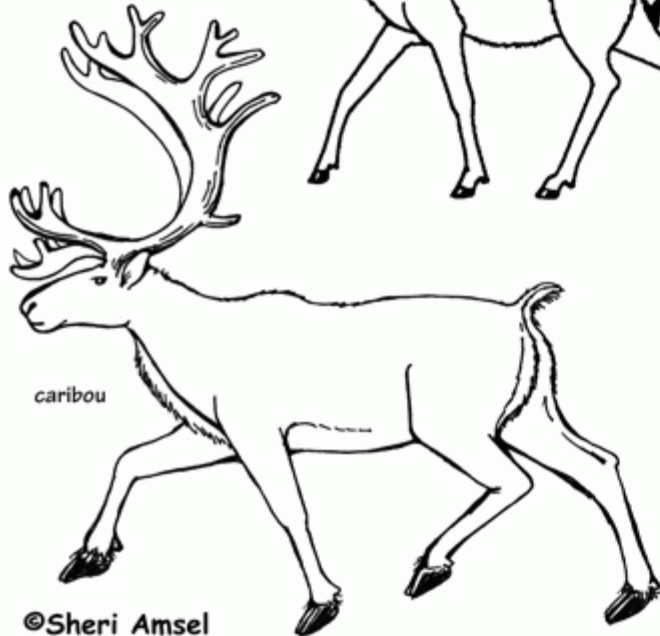

# Color the Alaska Mammals

big brown bat

river otter

grizzly bear

mule deer

hoary marmot

beaver

caribou

mountain goat

timber  
wolf

©Sheri Amsel

[www.exploringnature.org](http://www.exploringnature.org)