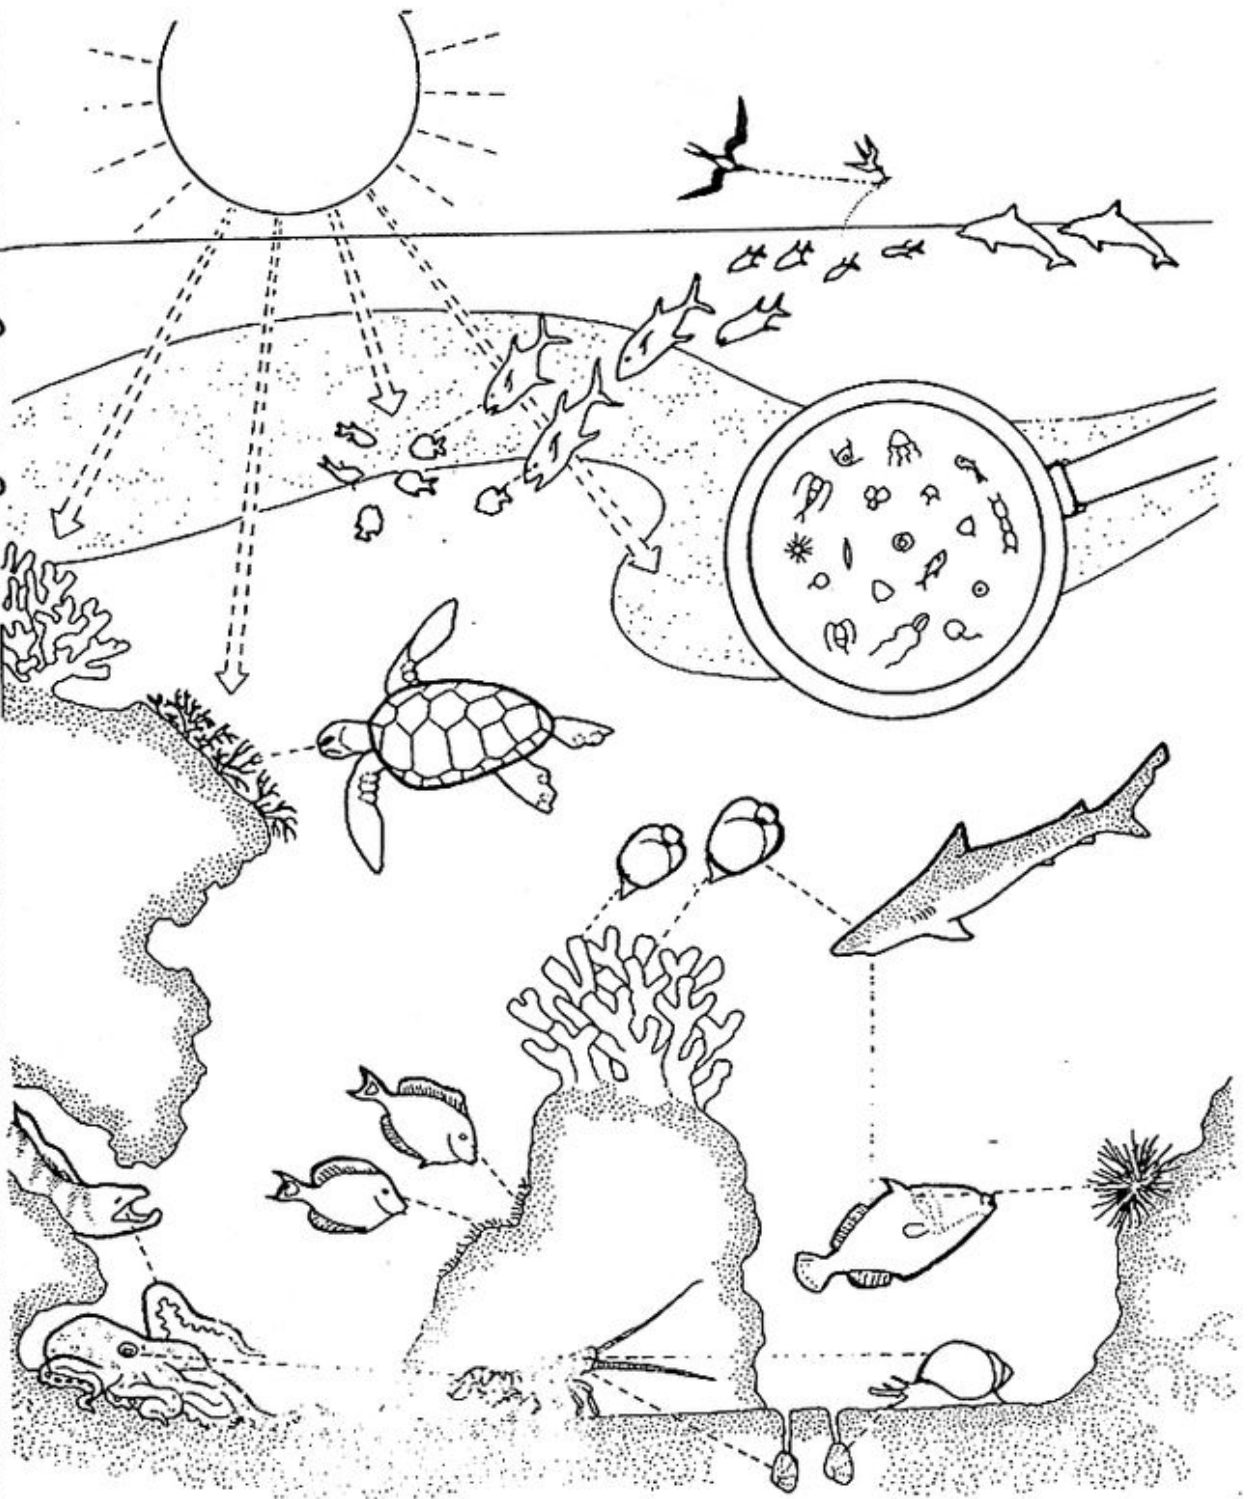

# Northwestern Hawaiian Islands Coral Reef Ecosystem Reserve

17 090