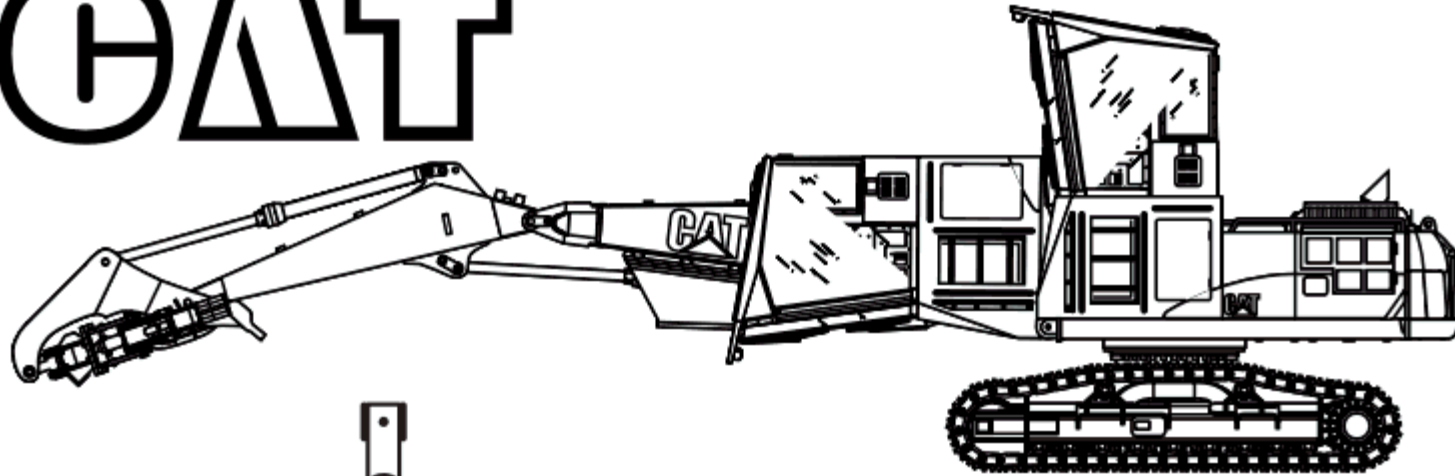

CAT

325d forest machine

Bold Bossy Slammin' At
COLORINGPAGESFORKIDSGOYS.COM