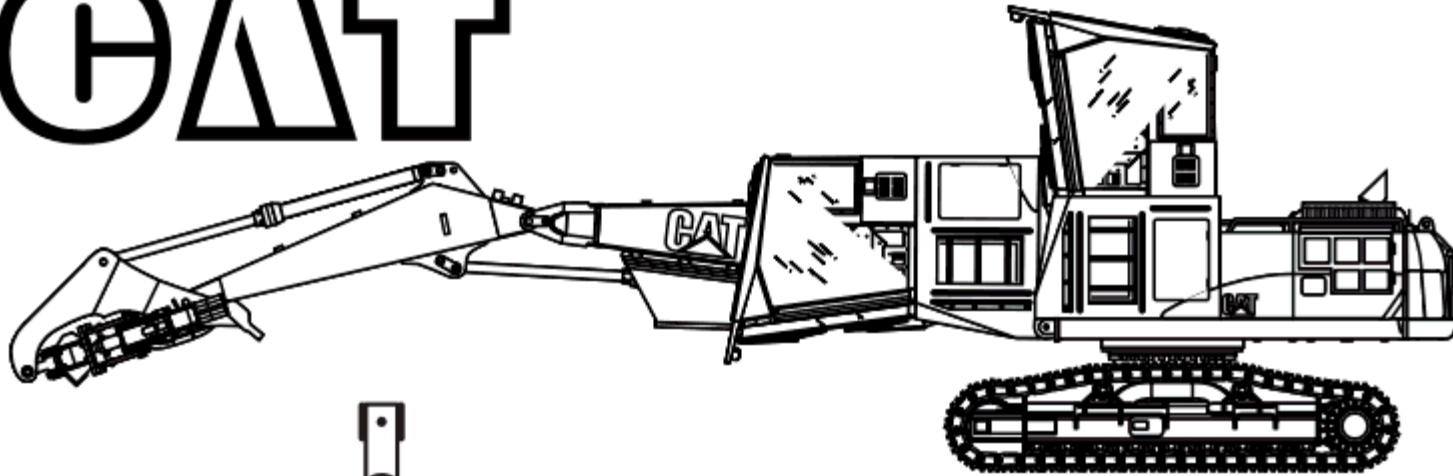

CAT

325d forest machine

Bold Bossy Slammin' At
COLORINGPAGESFORKIDSGOYS.COM